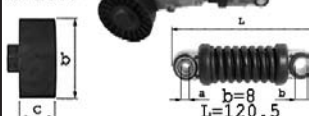

✓

2.2i 16v. /GPL

X22XE

11/96-04/99

Alt.

1626154

OE 1340530

b=90
c=24.5

✓

2.2 DTi 16v.

X22DTH

07/97-04/99

Alt.

Speedster

1776051

OE 1340652