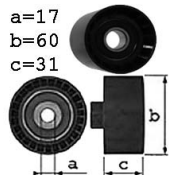

✓

2.0i 16v. Turbo

F4R800/2
F4R811/3

Alt.

Laguna III Estate...

1770049

OE 8200243021