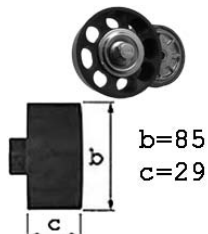

✓

2.5 TDI 4WD

14L

08/94-03/02

Alt.

1626068

OE PRF100060L