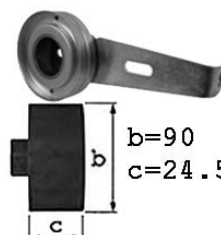

1.8i /Break Sans clim.
1.8i 16v. /GPL /Break Sans clim.

XU7JB
XU7JP4

07/98-09/02
07/98-09/02

Alt.
Alt.