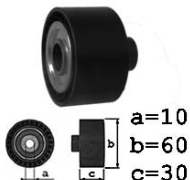

...Jumpy

1620016

OE 575156

a=10
b=50
c=26

✓

2.0 HDi Sans clim.

DW10BTED
DW10ATED

Alt. inf.

1620038

OE 5751A7

✓

2.0 HDi /FAP

DW10UTED4
DW10BTED4

Alt.

1620007

OE 5751F4

✓
✓

1.6 HDi
1.6 HDi

DV6UTED4
DV6UTED4

Alt. sup.
Alt. inf.

1620029

OE 575167

a=10.2
b=37
c=27

✓
✓
✓

Sans clim.
1.9 D DA
1.9 D DA
1.9 D

DW8
DW8
DW8B

-13/10/99
14/10/99-

Alt.
Alt. inf.
Alt. inf.

1620031

OE 575173

✓
✓

Sans clim.
1.9 D DA
1.9 D

DW8
DW8B

14/10/99-

Alt. sup.
Alt. sup.

1620044

OE 575160

a=17
b=78
c=25

✓

2.0i 16v.

EW10J4

-29/11/05

Alt.

1620012

OE 575196

a=8.2
b=50
c=26

✓

2.0 HDi Sans clim.

DW10BTED
DW10ATED

Alt.