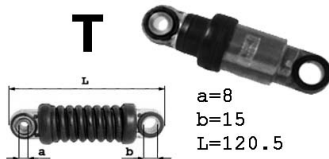

2.8i 728 Tendeur hydraulique

M52B28
(286S1/2)

08/95-09/98

Alt.

1626065

OE 11282354130