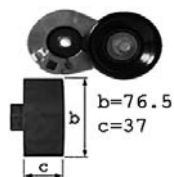

...Transit...

1626114

OE 1333203

2.4 TDDi
2.4 TDDi
2.4 TDDi
2.4 TDDi
2.4 TDDi
2.4 TDCi

D2FA/B
D4FA
DOFA
F4FA
FXFA
H9FA

08/00-09/06
08/00-09/06
08/00-09/06
08/00-09/06
08/00-09/06
01/00-09/06

Alt.
Alt.
Alt.
Alt.
Alt.
Alt.

1626112

OE 6992642