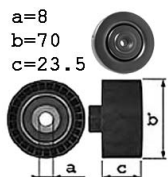

2.5i 175hp 129kw  
2.5i 177hp 130kw25KV6F 175  
25KV6 17702/99-10/01  
02/99-04/05Alt.+PS+AC  
Alt.+PS+AC

1626068

OE PRF100060

✓ 2.0 CDT /Tourer  
✓ 2.0 CDTi /TourerM47R (204D2)  
M47R (204D2)02/99-06/05  
02/03-06/05Alt.  
Alt.