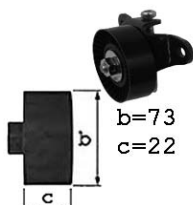

DA Sans clim.

1.8 TD /Clipper /Cab.
1.8 TD /Clipper /Cab.

RFD RFK
RVA

01/95-07/00
01/95-07/00

Alt.
Alt.

1626088

OE 1139951