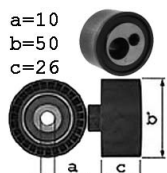

2.0 HDi /Break Sans clim.

DW10TD
DW10ATED

06/98-10/04

Alt.