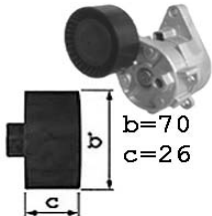

2.0i Roadster
2.2i Roadster
2.8i /Roadster Tendeur mécanique
2.8i /Roadster
3.0i /Roadster

M52B20 (206S4) 04/99-01/03 Alt.
M54B22 (226S1) 08/00-01/03 Alt.
M52B28 (286S1/2) 04/97-09/98 Alt.
M52B28 (286S1/2) 09/98-06/00 Alt.
M54 (306S3) 06/00-06/03 Alt.

1626055

OE 11287841228