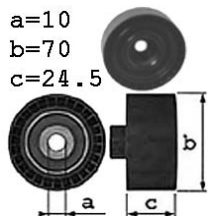

...Série 5 E34

1626053

OE 11281748131

a=10
b=70
c=24.5

- ✓ 1.8i 518 /Touring
- ✓ 2.0i 520 /Touring
- ✓ 2.0i 520 /Touring
- ✓ 2.5i 525 /4WD /Touring
- ✓ 2.5i 525 /4WD /Touring

M43B18 (184E2)	08/89-01/97	Alt.
M50B20 (206S1/2)	09/91-01/97	Alt.
M50B20 (206S1/2)	09/89-01/97	AC
M50 (256S1)	09/91-01/97	Alt.
M50 (256S1)	09/89-01/97	AC

1626058

OE 11282245166