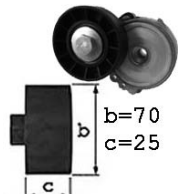

✓

2.0 HDi /FAP

DW10UTED4
DW10BTED4

Alt.

1620007

OE 5751F4