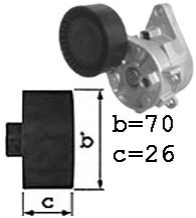

2.2i Roadster
2.5i Roadster
3.0i Roadster

M54B22 (226S1)
M54B (256S5)
M54 (306S3)

10/03-
02/03-
02/03-

Alt.
Alt.
Alt.

1626055

OE 11287841228