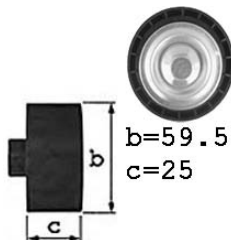

...Jumpy

1620016

OE 575156

a=10
b=50
c=26

✓

2.0 HDi Sans clim.

DW10BTED
DW10ATED

Alt. inf.

1620038

OE 5751A7

✓

2.0 HDi /FAP

DW10UTED4
DW10BTED4

Alt.

1620007

OE 5751F4

✓
✓

1.6 HDi
1.6 HDi

DV6UTED4
DV6UTED4

Alt. sup.
Alt. inf.

1620029

OE 575167

a=10.2
b=37
c=27

✓
✓
✓

Sans clim.
1.9 D DA
1.9 D DA
1.9 D

DW8
DW8
DW8B

-13/10/99
14/10/99-

Alt.
Alt. inf.
Alt. inf.

1620031

OE 575173

✓
✓

Sans clim.
1.9 D DA
1.9 D

DW8
DW8B

14/10/99-

Alt. sup.
Alt. sup.

1620044

OE 575160

a=17
b=78
c=25

✓

2.0i 16v.

EW10J4

-29/11/05

Alt.

1620012

OE 575196

a=8.2
b=50
c=26

✓

2.0 HDi Sans clim.

DW10BTED
DW10ATED

Alt.