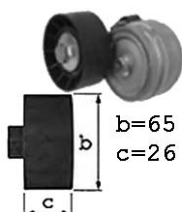

b=65
c=26

1.9 DiD Sans clim.

F9Q1

07/00-12/04

Alt.