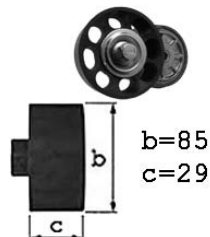

✓

2.5 TDi 4WD

16L

09/90-09/07

Alt.

Discovery

1770107

OE GFB101750