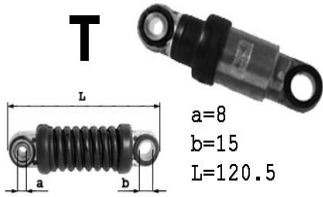

...Z3

1626052

OE 11281717188

2.8i /Roadster Tendeur hydraulique
3.2i /Roadster
3.2i /Roadster

M52B28 (286S1/2) 04/97-09/98 Alt.
S50 (326S1) 03/97-06/01 Alt.
S54B (326S4) 06/01-01/03 Alt.

1626059

OE 11282245087