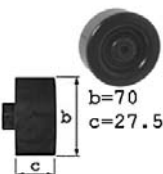

1.5 CRDi DA

D3EA D4FA

01/02-12/06

WP

1626121

OE 2528827000