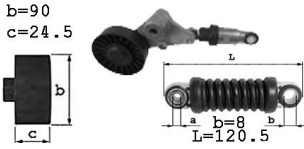

2.2 TiD

D223L

02/98-10/07

Alt.

1626155

OE 4356127