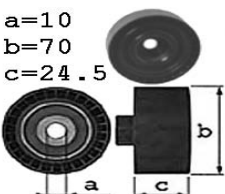

1.8i Roadster Alt. 80 A
1.9i S 16v. Alt. 80 A
2.0i Roadster
2.8i /Roadster
2.8i /Roadster
3.2i /Roadster
3.2i /Roadster

M43B18 (184E2) 10/95-10/98 Alt.
M44 (194S1) 10/95-03/99 Alt.
M52B20 (206S4) 04/99-01/03 AC
M52B28 (286S1/2) 04/97-09/98 Alt.
M52B28 (286S1/2) 04/97-06/00 AC
S50 (326S1) 03/97-06/01 Alt.
S54B (326S4) 06/01-01/03 Alt.