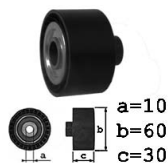

✓
✓
✓

1.4 HDi Sans clim.
1.4 HDi Sans clim.
1.4 HDi Avec clim.

DV4TED
DV4TED
DV4TED

Alt. sup.
Alt. inf.
Alt.