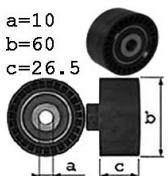

✓

1.4i

TU3A/E5

Alt.

1620007

OE 5751F4