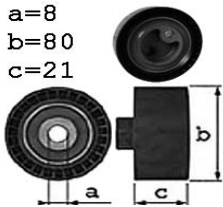

1.8i Roadster
1.9i Roadster
1.9i S 16v.
3.2i /Roadster Avec clim.

M43B18 (184E2) 10/95-10/98 AC
M43TUB19 (194E1) 10/95-01/03 AC
M44 (194S1) 10/95-01/03 AC
S50 (326S1) 03/97-06/01 Pompe pneumatique

1626051

OE 11281427252