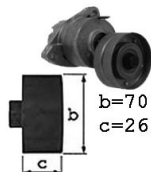

b=70
c=26

✓

2.0i

T20SED

01/03-12/06

Alt.