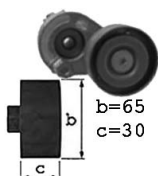

1.9 DCi
2.0i 16v.
2.0i 16v. Turbo

F9Q820
F4R790/2
F4R794/5/6/7
F4R896/7

Alt.
Alt.
Alt.

1624016

OE 8200941079