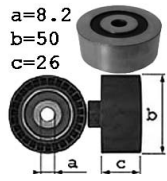

...406

1620012

OE 575196

2.0 HDi /Break Sans clim.

DW10TD
DW10ATED

06/98-10/04

Alt.

1620045

OE 575176