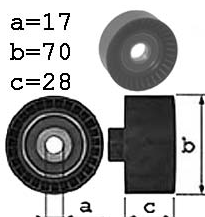

✓

2.2 D

2ADFHV

10/05-

Alt.

LEXUS