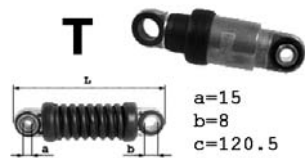

2.5 TD 525
2.5 TDS 525 /Touring

M51D25 (256T1)
M51D25 (256T1)

01/97-06/03
01/96-05/04

Alt.
Alt.

1626051

OE 11281427252