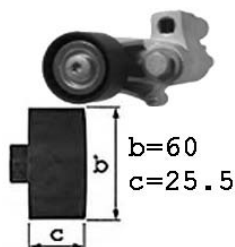

✓	1.9 D Avec clim. COM Sanden	XUD9	07/95-01/98	Alt.
✓	1.9 D Avec clim. COM Harrison	XUD9	12/96-01/98	Alt.
✓	1.9 TD /Break Avec clim. BVA	XUD9TE	01/98-09/02	Alt.
✓	1.9 TD SD /Break Avec clim. COM Harrison / Sanden	XUD9SD/9TE	07/95-09/02	Alt.
✓	1.9 TD SD /Break Avec clim. BVM COM Sanden	XUD9SD/9TE	12/96-09/02	Alt.
✓	2.1 TD /Break Avec clim. COM Harrison	XUD11BTE	07/95-02/99	Alt.
✓	2.1 TD /Break Avec clim. COM Sanden	XUD11BTE	12/96-02/99	Alt.

1620066

OE 575123