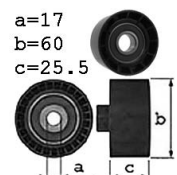

✓

1.9 DiD Avec clim.

F9Q1

07/00-02/01

Alt.

1624007

OE MW30638631