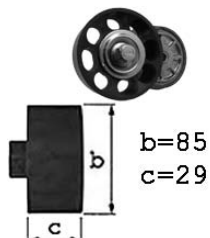

Defender 110

1626128

OE ERR4708

✓

2.5 TDi 4WD

16L

09/90-09/07

Alt.

Defender 130

1626128

OE ERR4708