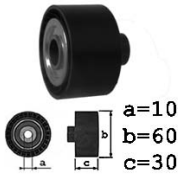

✓

1.4 HDi Sans clim.
1.4 HDi Sans clim.
1.4 HDi Avec clim.

DV4TED
DV4TED
DV4TED

Alt. sup.
Alt. inf.
Alt.

Saxo...

1770122

OE 5750ST