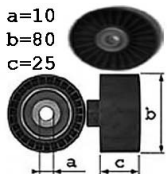

✓

✓

✓

1.9 D Avec clim.

188A3000

09/99-

Alt.

1.9 JTD Avec clim.

188A2000

09/99-

Alt.

1.9 JTD

188A7000

06/03-

Alt.

188B2000

06/03-

Alt.