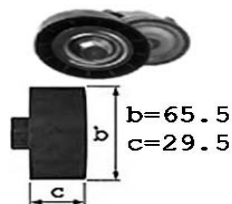

b=65.5
c=29.5

1.8i 16v.
2.0i 16v. TS

AR32201
AR16201

05/98-09/03
06/95-04/05

Alt.
Alt.

1626008

OE 55184055