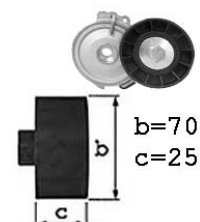

✓	2.0 HDi /Break	DW10ATED	02/99-09/02	Alt.
		DW10TD