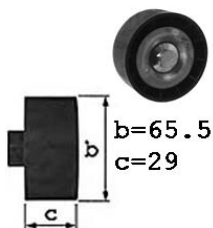

...Musa

1626007

OE 55190052

1.9 JTD

188B2000

10/04-06/06

Alt.

Phedra...

1770015

OE 9641705880