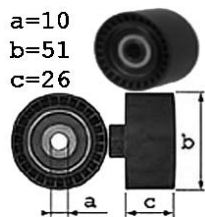

...2

1620011

OE Y40115930

1.4 TDCi Sans clim.

F6JA

04/03-01/08

Alt.

3

1770116

OE Z60115909A