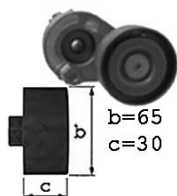

✓

1.9 DiD Avec clim.

F9Q1

07/00-12/04

Alt.

1624005

OE MW30623983