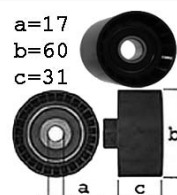

✓

1.9 DiD Avec clim.

F9Q1

02/01-12/04

Alt.

Space Wagon...

1776014

OE MD180574