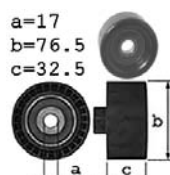

✓

2.5 CRDi 4WD DA

D4CB

08/02-

WP

Sportage

1626119

OE 2528127010