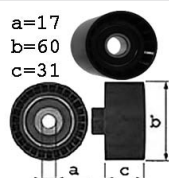

1.9 DCi
2.0i 16v.
2.0i 16v. Turbo
2.2 DCi /FAP

F9Q820
F4R790/2
F4R794/5/6/7
F4R896/7
G9T645/742/3

Alt.
Alt.
Alt.
Alt.

1624021

OE 7701052673