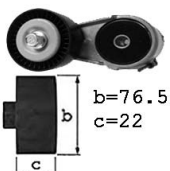

b=76.5
c=22

✓

1.8i 16v. /GPL /Break

Z18XE

01/04-10/07

Alt.