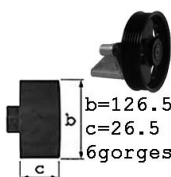

Sans clim.

1.4i DNA
1.5 DCi
1.5 DCi
1.5 DCi
1.6i DNA
1.6i 16v. DNA
1.6i 16v. DNA

K7J700
K9K700/6
K9K714/8
K9K740
K7M746
K4M736/742/3
K4M736/742/3

-10/12/07
-10/12/07
-10/12/07

Alt.
Alt.
Alt.
Alt.
Alt.
Alt.
Alt. sup.