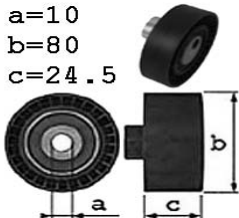

2.0i Roadster
2.2i Roadster
2.8i /Roadster Tendeur hydraulique
2.8i /Roadster
3.0i /Roadster
3.2i /Roadster
3.2i /Roadster

M52B20 (206S4) 04/99-01/03 Alt.
M54B22 (226S1) 08/00-01/03 Alt.
M52B28 (286S1/2) 04/97-09/98 Alt.
M52B28 (286S1/2) 09/98-06/00 Alt.
M54 (306S3) 06/00-06/03 Alt.
S50 (326S1) 03/97-06/01 Alt.
S54B (326S4) 06/01-01/03 Alt.

1626069

OE 11281433571