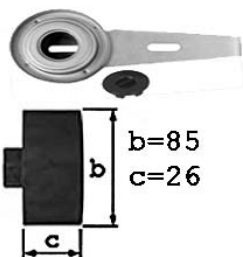

...Xantia...

1620005

OE 575138

✓	1.9 D Sans clim.	XUD9	06/94-01/98	Alt.
✓	1.9 D Avec clim. COM Sanden	XUD9	06/94-06/95	Alt.
✓	1.9 D Avec clim. COM Harrison	XUD9	06/94-12/96	Alt.
✓	1.9 TD SD Avec clim. COM Sanden	XUD9SD/9TE	10/94-06/95	Alt.
✓	1.9 TD SD /Break Sans clim.	XUD9SD/9TE	10/94-09/02	Alt.
✓	1.9 TD SD /Break Avec clim. COM Harrison	XUD9SD/9TE	10/94-12/96	Alt.
✓	2.1 TD /Break Sans clim.	XUD11BTE	07/95-02/99	Alt.
✓	2.1 TD /Break Avec clim. COM Harrison	XUD11BTE	06/95-12/96	Alt.

1620014

OE 575129