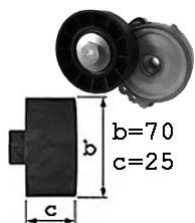

...C5...

1620038

OE 5751A7

✓

2.0 HDi FAP Break /Tourer

DW10BTED4

Alt.

1620042

OE 5751A9