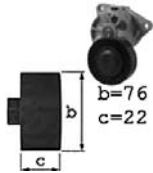

2.9 CRDi
3.0 DTCi
3.0 HPDi

J3
J3
J3

06/06-
07/00-10/01
10/01-06/06

Alt.
Alt.
Alt.

Ceed

1770009

OE -