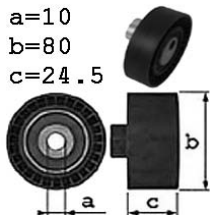

2.2i Roadster
2.5i Roadster
3.0i Roadster
3.2i /Roadster

M54B22 (226S1)
M54B (256S5)
M54 (306S3)
S54B (326S4)

10/03-
02/03-
02/03-
03/06-

Alt.
Alt.
Alt.
Alt.

1626069

OE 11281433571