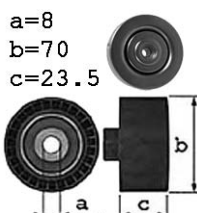

✓

3.0 TD6 4WD BVA

M57D30
(306D1)

03/02-

Alt.

IS II

1626129

OE 166030R010