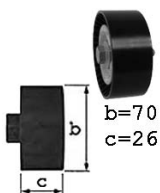

✓
✓
✓
✓

2.0i
2.0i /GPL
2.3i 16v.
2.3i 16v. /GPL

ZVSA
NSE
ESSA/B
Y5B

11/95-
11/95-
09/96-
09/96-

Alt.
Alt.
Alt.
Alt.

Granada

1774066

OE 6788622