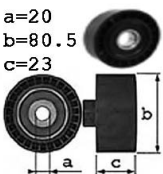

1.6i 16v. /GPL /WeekEnd
1.6i 16v. /GPL /WeekEnd
1.6i GNV
1.6i GNV

182A4000
182A4000
185A3000
185A3000

09/96-02/00
09/96-02/00
09/96-02/00
09/96-02/00

Alt.
AC
Alt.
AC

1626003

OE 46794035