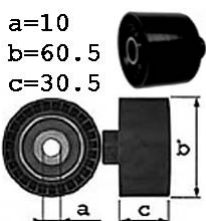

✓

1.6 HDi /FAP /Break

DV6TED4

-03/08

Alt.

1620007

OE 5751F4