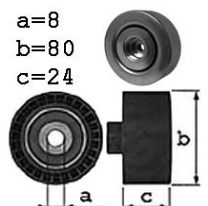

**1626058**

OE 11282245166

a=8  
b=80  
c=24

- ✓ 2.5 TD 525 /Touring
- ✓ 2.5 TDS 525 /Touring

M51D25 (256T1)	03/93-01/97	Alt.
M51D25 (256T1)	09/91-01/97	Alt.