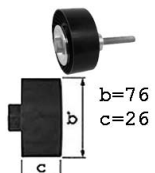

Avec clim.

1.4 FSi
1.6i 16v.

AXU
BTS

02/02-07/06
05/06-

Alt.
Alt.