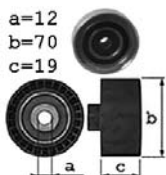

...Baleno

1626164

OE 4916060B11

✓ 1.3i 16v. /Break
✓ 1.6i 16v. /4WD /Break DA

G13BB
G16B

07/95-05/02
07/95-05/02

AC
AC

Carry

1776018

OE 1752185C11