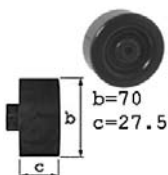

b=70
c=27.5

✓

2.0 CRDi /FAP DA

D4EA

07/02-08/06

WP

1626121

OE 2528827000