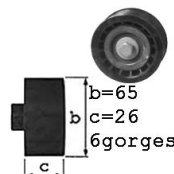

Avec clim.
2.2 TDCi
2.2 TDCi
2.2 TDCi

P8FA/B
QVFA
QWFA

09/06-
09/06-
09/06-

Alt.
Alt.
Alt.

1626113

OE 1097574