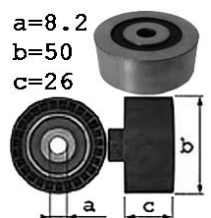

- ✓ 2.0 HDi Sans clim.

DW10ATED/4

Alt.

Nemo...

1770054

OE 5750RE