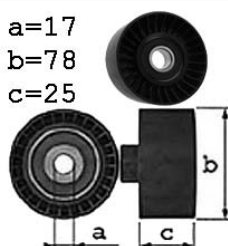

✓

✓

✓

1.8i 16v. /Break
2.0i 16v. /Break
2.0 HPi /Break

EW7J4
EW10J4
EW10D

Alt.
Alt.
Alt.

1620012

OE 575196